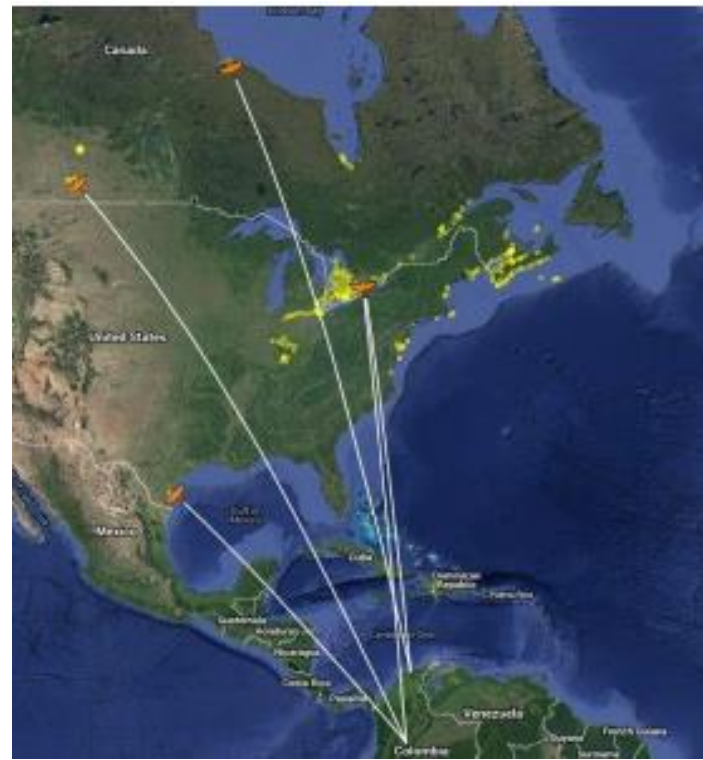

Why participate?

- Science
- Conservation
- Partnerships with organizations and researchers
- Educate visitors
- Economic
- Zoos are conservation organizations!